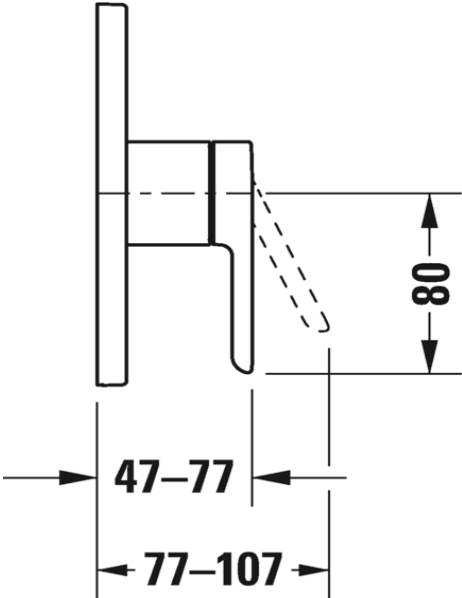

TECHNICAL SCHEDULE

Duravit C.1 Single-lever shower mixer

Code: C1421R

Inspirational + European + Bathroomware

t 09 444 5656

e info@metrix.co.nz

www.metrix.co.nz