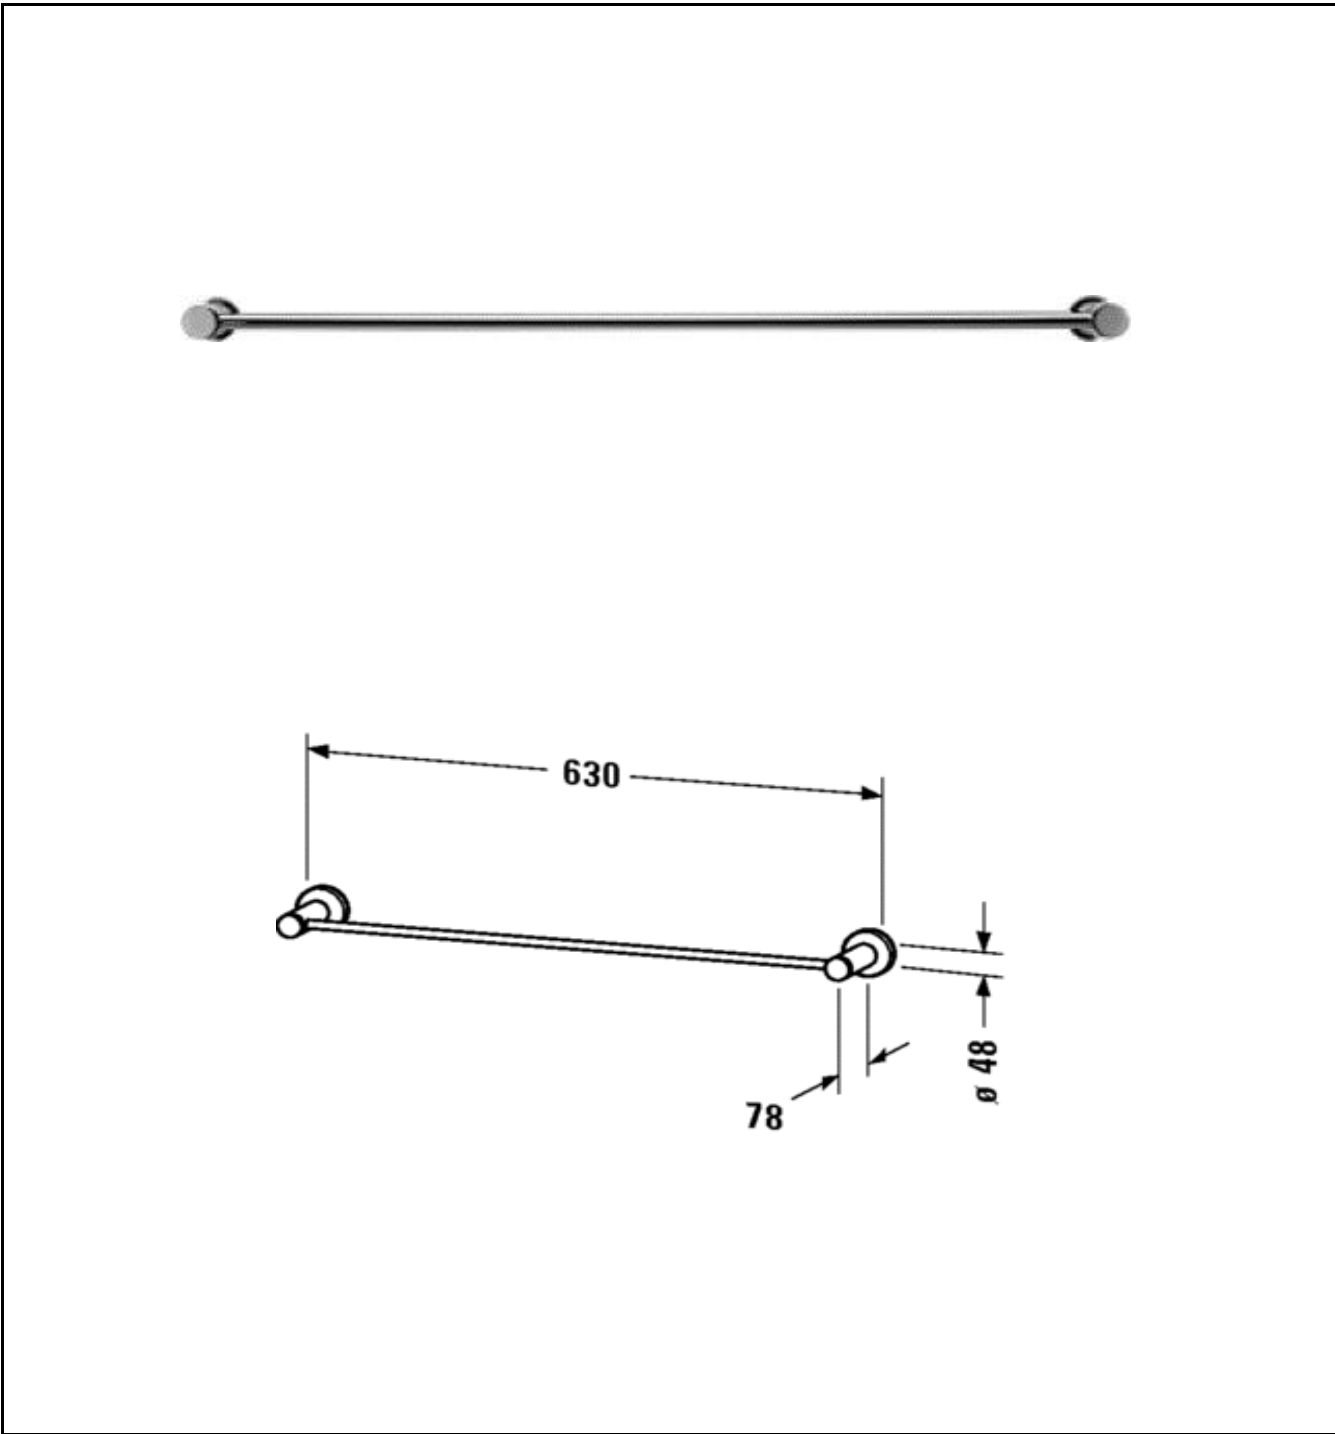

TECHNICAL SCHEDULE

Duravit D-Code Towel Rail, 600mm

Code: DC9924

Inspirational + European + Bathroomware

t 09 444 5656

e info@metrix.co.nz

www.metrix.co.nz