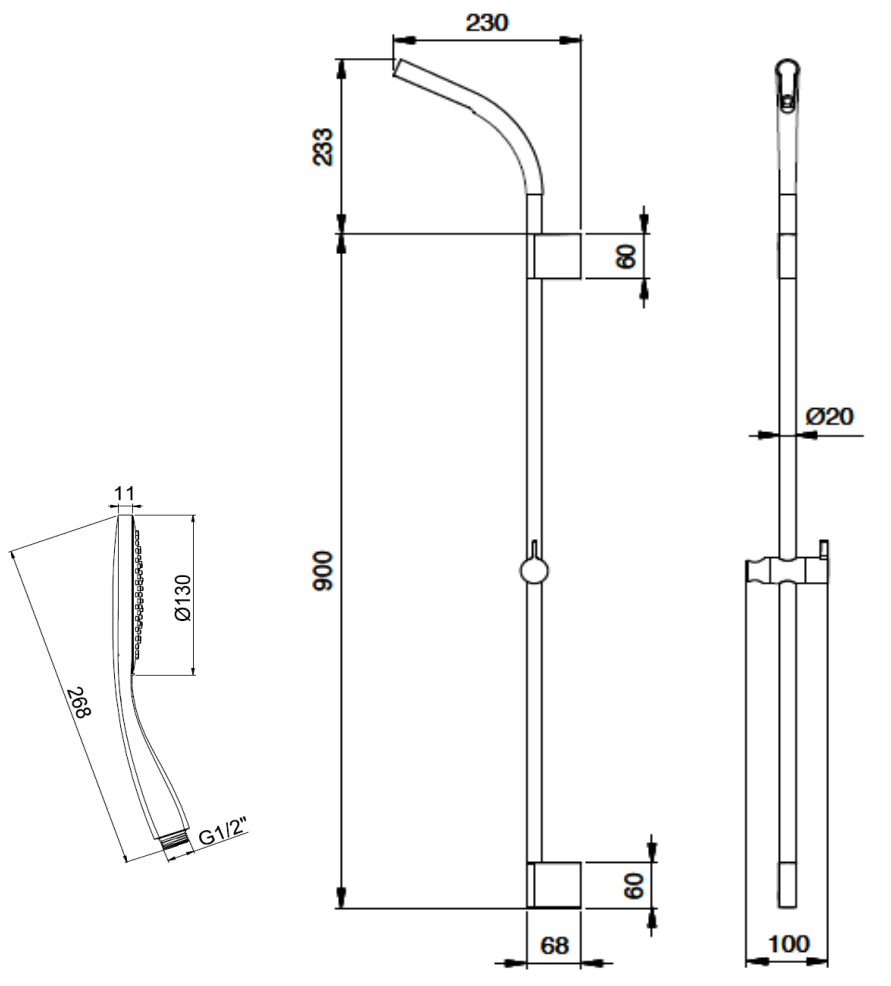

# Almar

Almar Emotion fitted slide shower with double hand spray position and separate wall elbow, 1 jet handshower

Finish: Chrome

**AL02**

**Made in Italy**

5 Year Warranty (1 year for working parts and fittings)

WELS Rating: 3 Star - 9 Litres/Min

**For Equal Pressure only**

Max. Operating Pressure: 500Kpa.

Min. Operating Pressure: 50Kpa.

*Pipework must be flushed before installation*

*Please install as per manufacturers instructions in the box*