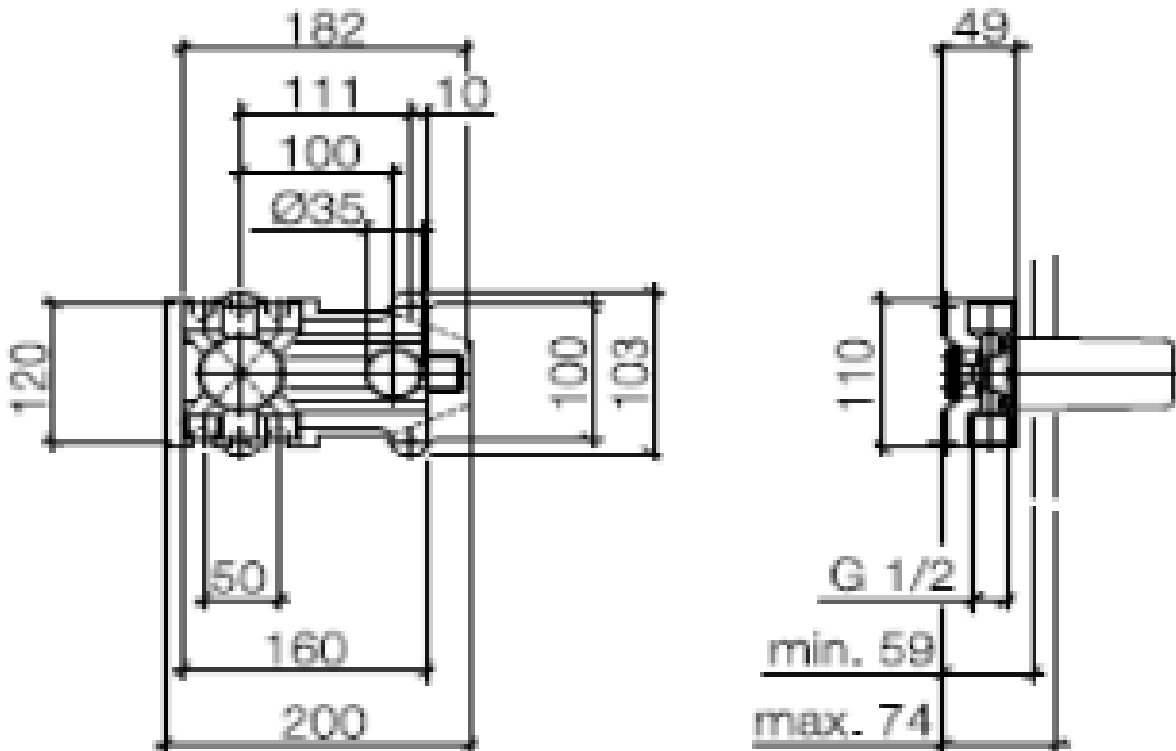

Dornbracht Wall mount shower set mixer valve LH

Code: D3500797090

*Inspirational + European + Bathroomware*