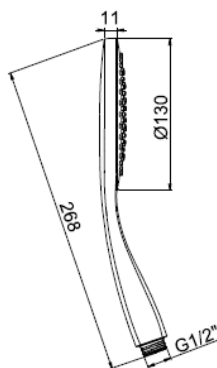

TECHNICAL SCHEDULE

Almar Emotion ABS shower head, Brushed Nickel

Code: E082043BN

Inspirational + European + Bathroomware

t 09 444 5656

e info@metrix.co.nz

www.metrix.co.nz