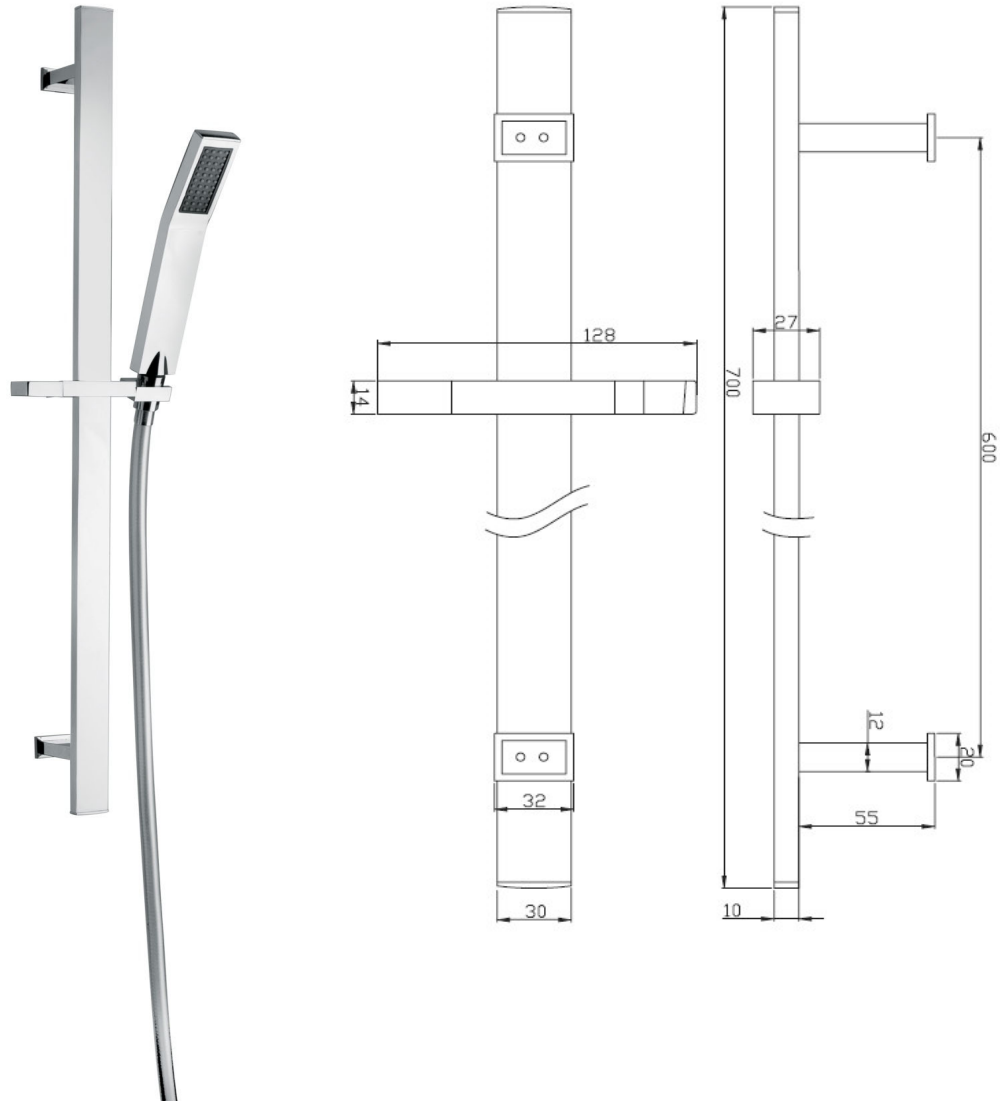

Paini

Paini Slide Shower with single jet rectangular handpiece, hose and wall elbow

Finish: Chrome

P5

5 Year Warranty

WELS Rating: 3 Star - 9 L/min

For Equal Pressure only

Max. Operating Pressure: 500Kpa.

Min. Operating Pressure: 100Kpa.

Pipework must be flushed before installation

Please install as per manufacturers instructions in the box

Due to our policy of continuous product development, the design and specification shown are subject to change without notice.