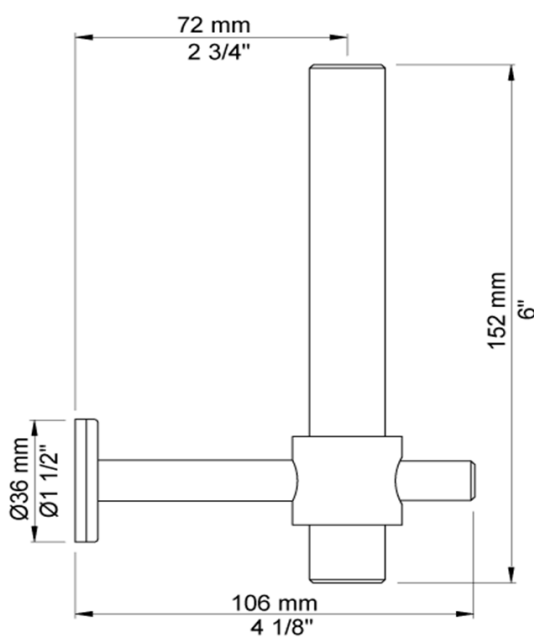

# TECHNICAL SCHEDULE

Vola double toilet roll holder

Code: T14

*Inspirational + European + Bathroomware*

t 09 444 5656

e info@metrix.co.nz

www.metrix.co.nz