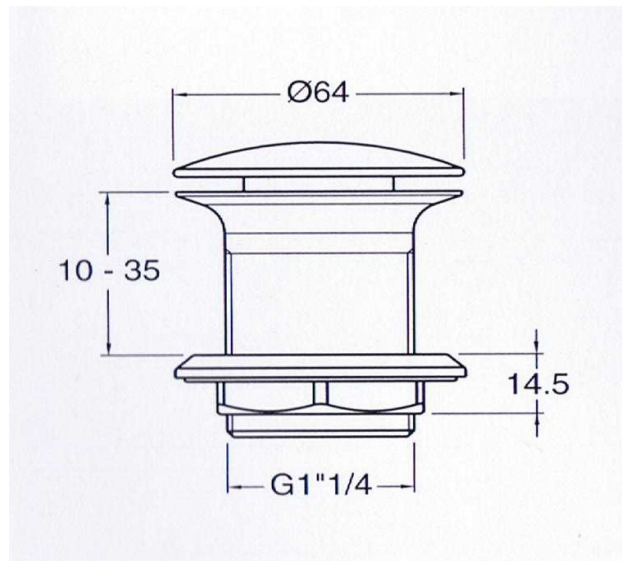

SILFRA

Silfra 32mm Click Clack waste, no overflow

Finish: Chrome

UD44051

Made in Italy

5 Year Warranty

For Equal Pressure only

Max. Operating Pressure: 500Kpa.