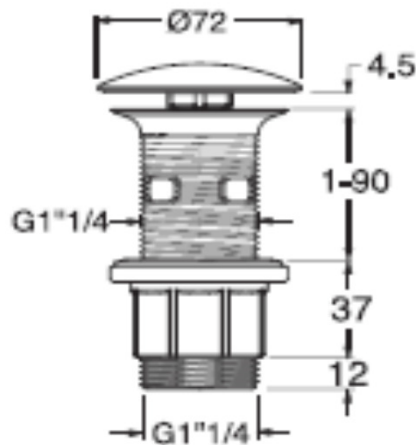

SILFRA

Silfra Click Clack waste, white cereamic top, with or without overflow

Finish: Chrome

WA820

Made in Italy

5 Year Warranty

For Equal Pressure only

Max. Operating Pressure: 500Kpa.