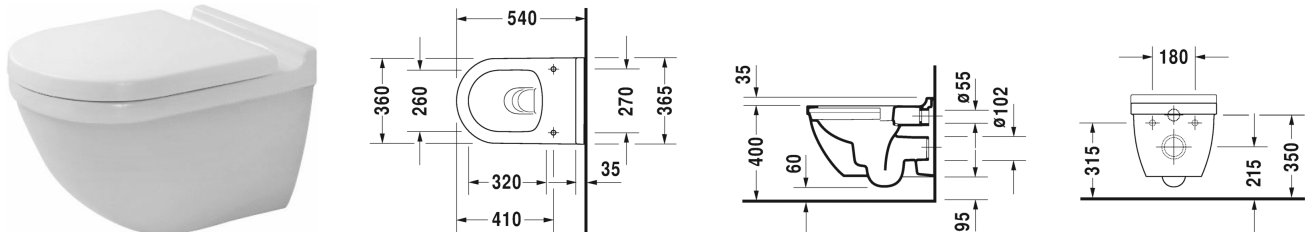

**Starck 3 Toilet wall mounted Duravit Rimless® # 252709..00 / 252709..00**

| < 360 mm > |

Toilet wall mounted Duravit Rimless®	Dimension	Weight	Order number
rimless, washdown model, Durafix included, UWL class 1			
<b>Colors</b>			
00 White Alpin 20 HygieneGlaze (an antibacterial ceramic glaze that provides almost indefinite effectiveness)			
<b>Variant</b>			
♣ 4,5 l	360 x 540 mm	27.000 kilogram	252709..00
♣ 4,5 l	360 x 540 mm	27.000 kilogram	252709..00
<b>Infobox</b>			
Durafix for invisible fixation is included in delivery			
Sanitary ceramics with the special WonderGliss surface finish will remain clean and attractive-looking for a long time to come. When ordering WonderGliss please add a "1" as eleventh digit to the model number.			
<b>Accessory for ceramics</b>			
Fixing for wall mounted bidet and wall mounted toilet	Ø 12 x 180 mm	0.200 kilogram	006500
<b>Accessory</b>			
Noise reduction gasket for wall mounted toilet		0.300 kilogram	005020
<b>Suitable products</b>			
Toilet seat and cover hinges stainless steel, without soft closure,			006381
Toilet seat and cover hinges stainless steel, removable, with soft closure,			006389