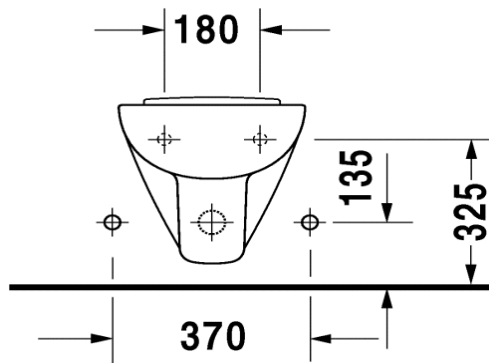

Duravit D Code Compact Bidet Wall Mounted

Code: 2237.15

*Inspirational + European + Bathroomware*