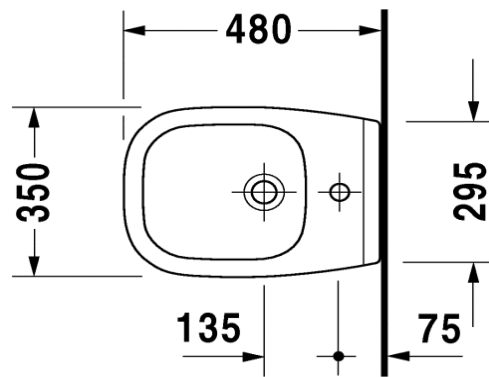

Duravit D Code Compact Bidet Wall Mounted

Code: 2237.15

*Inspirational + European + Bathroomware*