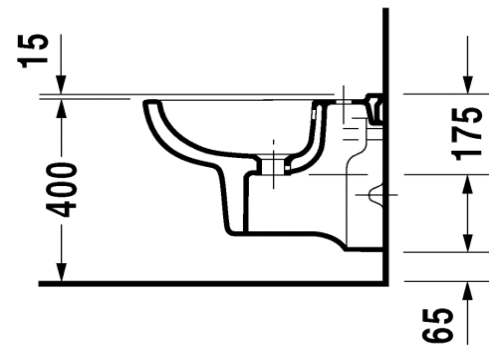

Duravit D Code Compact Bidet Wall Mounted

Code: 2237.15

*Inspirational + European + Bathroomware*