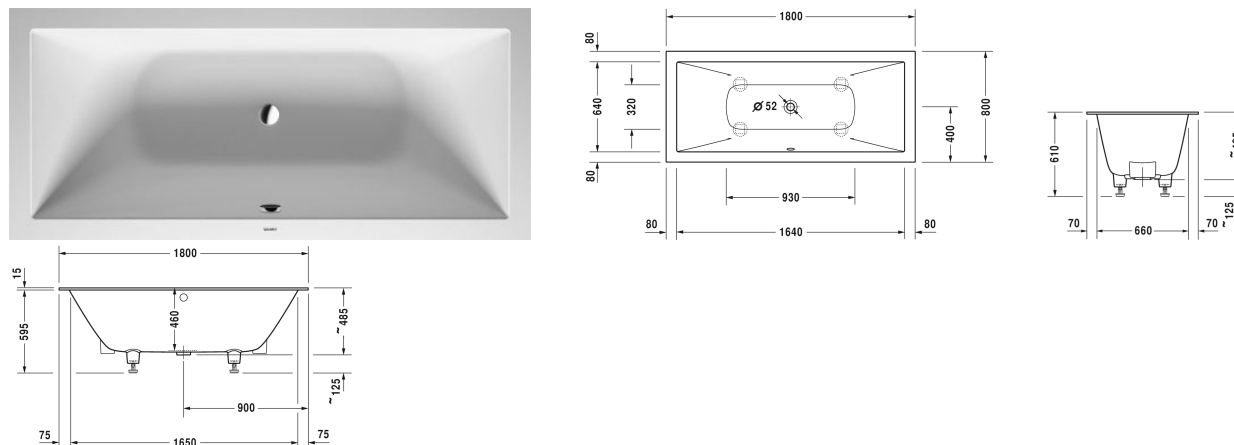

DuraSquare Bathtub # 70042600000000

| < 1800 mm > |

Bathtub	Dimension	Weight	Order number
rectangle, built-in, with support frame, with two backrest slopes, DuraSolid® A , Filling capacity 170 litre			
Colors			
00 White Alpin			
Variant			
Basic model	1800 x 800 mm	74.000 kilogram	70042600000000
Suitable setting			
Bathtub handle chrome			792804
Suitable products			
Rubber profile for noise reduction, length: 3300 mm,			790126
Waste and overflow Quadroval with base inlet, chrome, for bathtubs, with flexible hose, **, outlet diameter 52 mm, length of bowden cable 725 mm,			791228
Waste and overflow Quadroval chrome, outlet diameter 52 mm, length of bowden cable 725 mm,			791244
Waste and overflow Quadroval with water inlet, chrome, *, outlet diameter 52 mm, length of bowden cable 725 mm,			791247

All drawings contain the necessary measurements which are subject to standard tolerances. They are stated in mm and are non-binding. Exact measurements, in particular for customised installation scenarios, can only be taken from the finished piece.