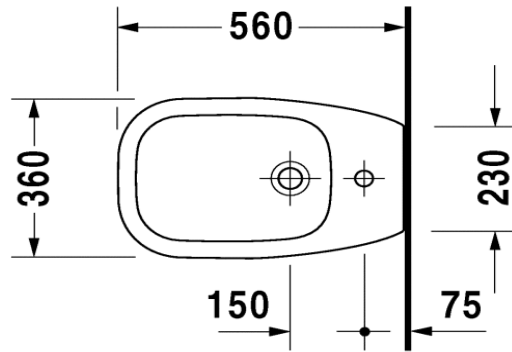

Duravit D Code Bidet Floor Standing

Code: 2241.10

*Inspirational + European + Bathroomware*