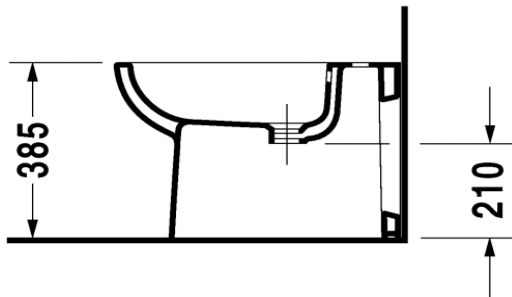

Duravit D Code Bidet Floor Standing

Code: 2241.10

*Inspirational + European + Bathroomware*