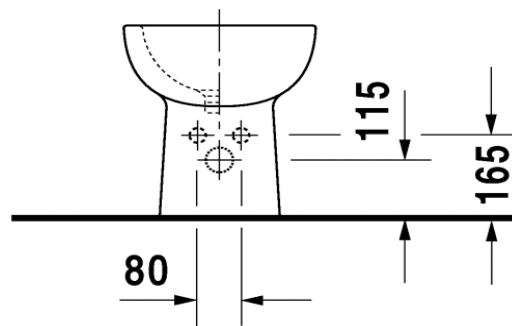

Duravit D Code Bidet Floor Standing

Code: 2241.10

*Inspirational + European + Bathroomware*