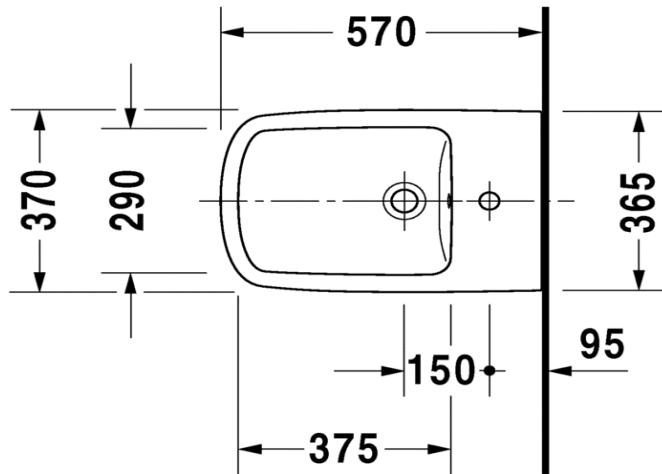

# TECHNICAL SCHEDULE

Duravit DuraStyle bidet floor standing

Code: 2284.10

*Inspirational + European + Bathroomware*