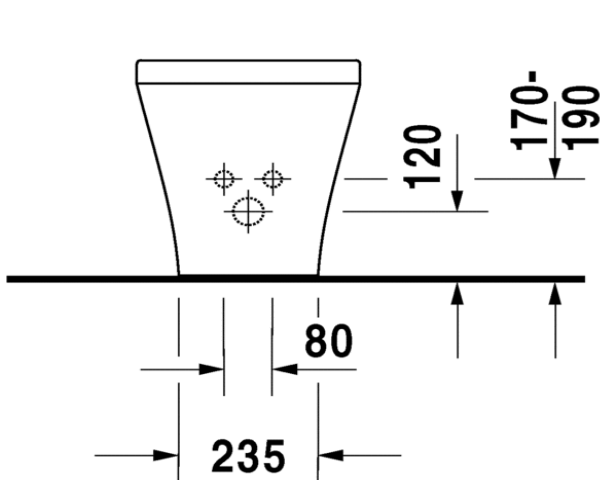

# TECHNICAL SCHEDULE

Duravit DuraStyle bidet floor standing

Code: 2284.10

*Inspirational + European + Bathroomware*