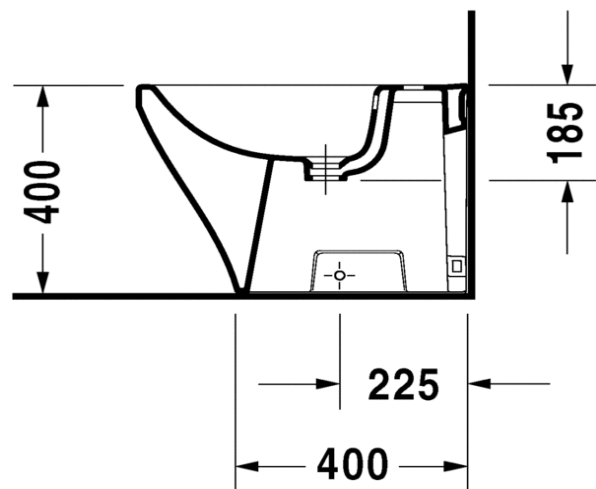

# TECHNICAL SCHEDULE

Duravit DuraStyle bidet floor standing

Code: 2284.10

*Inspirational + European + Bathroomware*