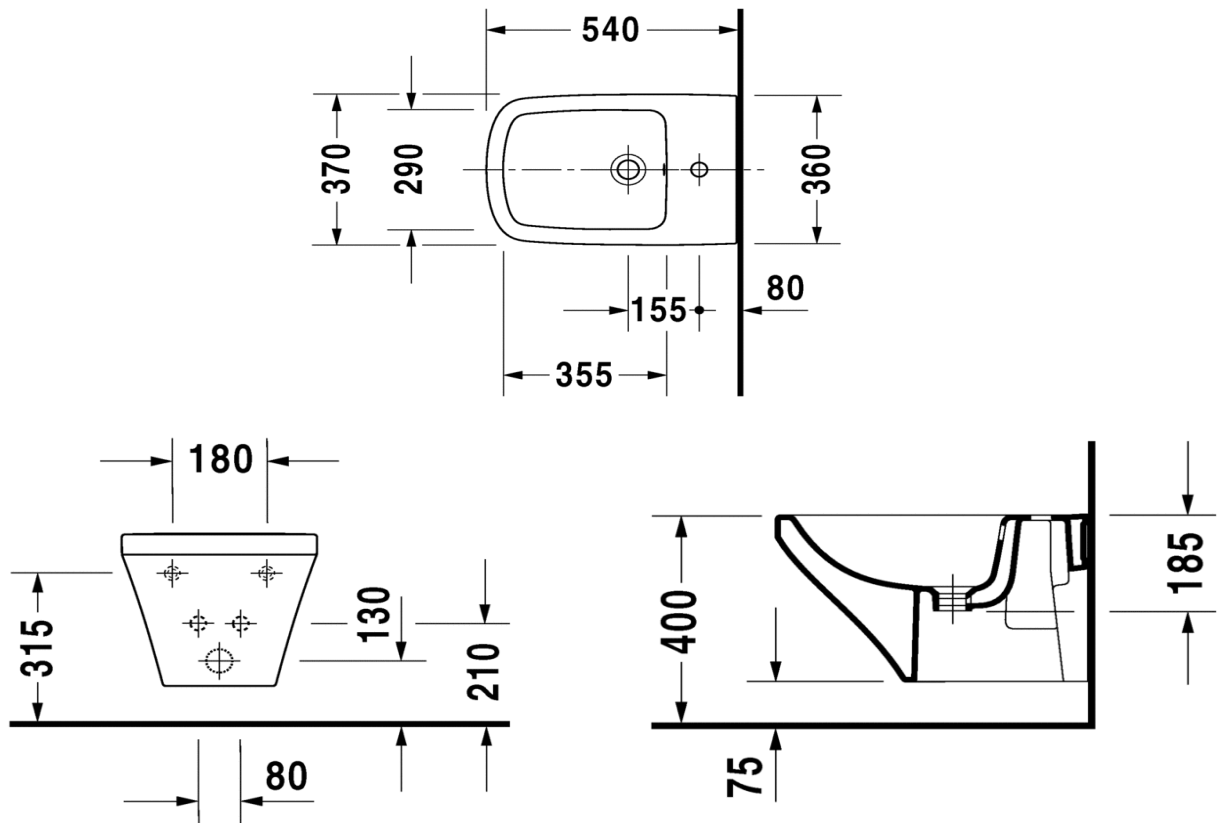

TECHNICAL SCHEDULE

Duravit DuraStyle wall mounted bidet with invisible fixing

Code: 2287.15

Inspirational + European + Bathroomware