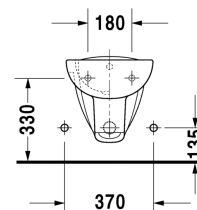

D-Code Bidet wall mounted # 22571500002

| < 355 mm > |

Bidet wall mounted	Dimension	Weight	Order number
with overflow, with tap platform			
Colors			
00 White Alpin			
Variant			
	355 x 545 mm	17.400 kilogram	22571500002
Accessory			
Fixing for wall mounted bidet and wall mounted toilet	Ø 12 x 180 mm	0.200 kilogram	006500

All drawings contain the necessary measurements which are subject to standard tolerances. They are stated in mm and are non-binding. Exact measurements, in particular for customised installation scenarios, can only be taken from the finished piece.