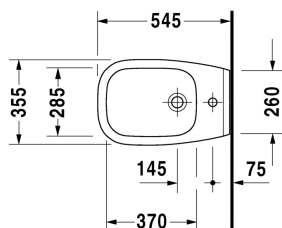

D-Code Bidet wall mounted # 22571500002

| < 355 mm > |

Bidet wall mounted	Dimension	Weight	Order number
with overflow, with tap platform			
Colors			
00 White Alpin			
Variant			
	355 x 545 mm	17.400 kilogram	22571500002
Accessory			
Fixing for wall mounted bidet and wall mounted toilet	Ø 12 x 180 mm	0.200 kilogram	006500

All drawings contain the necessary measurements which are subject to standard tolerances. They are stated in mm and are non-binding. Exact measurements, in particular for customised installation scenarios, can only be taken from the finished piece.