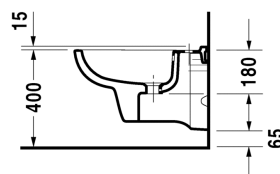

D-Code Bidet wall mounted # 22571500002

| < 355 mm > |

Bidet wall mounted	Dimension	Weight	Order number
with overflow, with tap platform			
Colors			
00 White Alpin			
Variant			
	355 x 545 mm	17.400 kilogram	22571500002
Accessory			
Fixing for wall mounted bidet and wall mounted toilet	Ø 12 x 180 mm	0.200 kilogram	006500

All drawings contain the necessary measurements which are subject to standard tolerances. They are stated in mm and are non-binding. Exact measurements, in particular for customised installation scenarios, can only be taken from the finished piece.