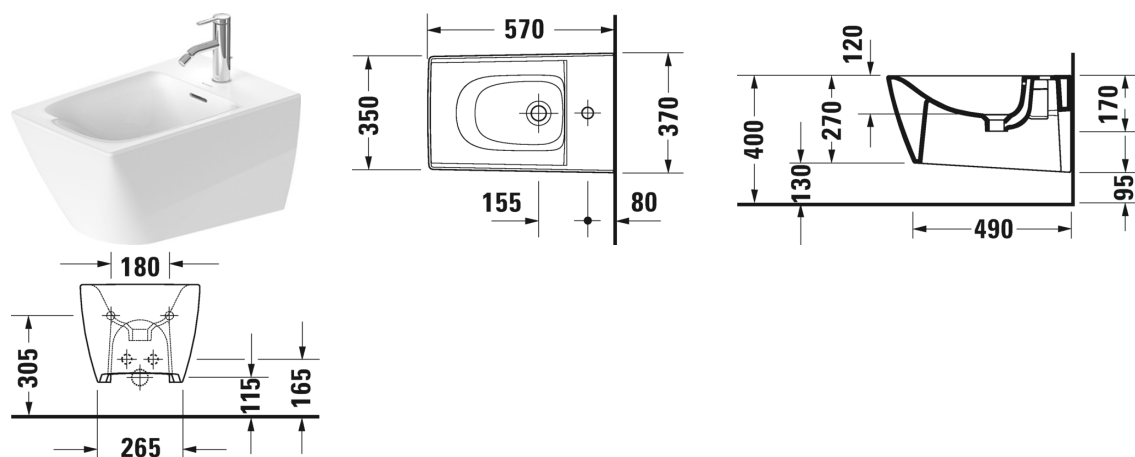

**Viu Bidet wall mounted # 2292150000**

| &lt; 370 mm &gt; |

Bidet wall mounted	Dimension	Weight	Order number
with overflow, with tap platform, Pop-up waste with ceramic cover, pop-up waste with ceramic cover included, Durafix included			
<b>Colors</b>			
00 White Alpin			
<b>Variant</b>			
	370 x 570 mm	22.000 kilogram	2292150000
<b>Infobox</b>			
Durafix for invisible fixation is included in delivery			
Sanitary ceramics with the special WonderGliss surface finish will remain clean and attractive-looking for a long time to come. When ordering WonderGliss please add a "1" as eleventh digit to the model number.			
<b>Accessory</b>			
Fixing for wall mounted bidet and wall mounted toilet	Ø 12 x 180 mm	0.200 kilogram	006500

All drawings contain the necessary measurements which are subject to standard tolerances. They are stated in mm and are non-binding. Exact measurements, in particular for customised installation scenarios, can only be taken from the finished piece.