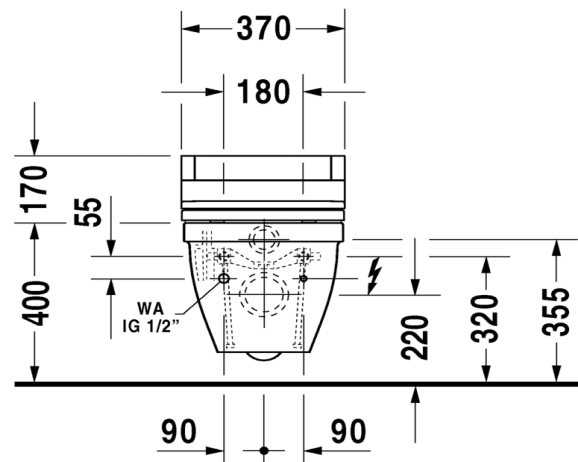

# DURAVIT Starck 3

Duravit Starck 3 wall mounted toilet pan for SensoWash seat

(Requires SensoWash C shower toilet seat 610001)

(Requires SensoWash Slim shower toilet seat 611000)

2226.59

5 Year warranty (Vitreous China)

WELS Rating: 4 Star - 4.5/3 L

Max. Operating Pressure: 500Kpa.

Min. Operating Pressure: 50Kpa.

Pipework must be flushed before installation

Please install as per manufacturers instructions in the box

Due to our policy of continuous product development, the design and specification shown are subject to change without notice.