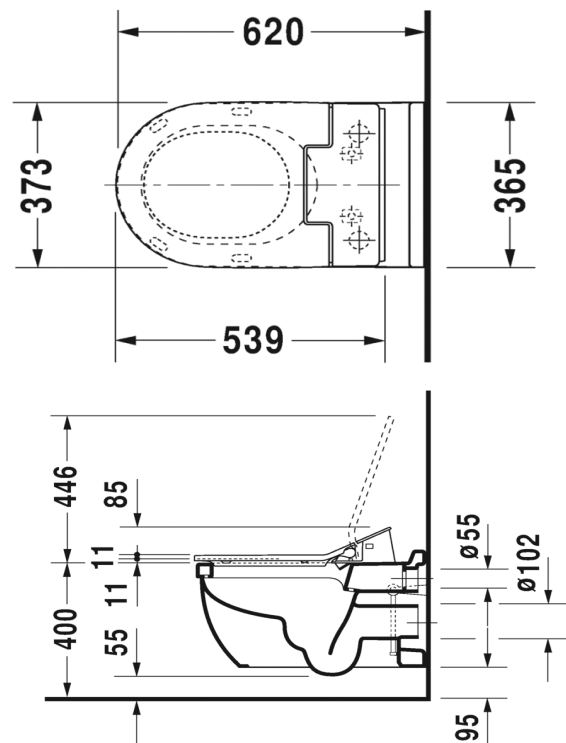

# DURAVIT Starck 3

Duravit Starck 3 wall mounted toilet pan for SensoWash seat

(Requires SensoWash C shower toilet seat 610001)

(Requires SensoWash Slim shower toilet seat 611000)

2226.59

5 Year warranty (Vitreous China)

WELS Rating: 4 Star - 4.5/3 L

Max. Operating Pressure: 500Kpa.

Min. Operating Pressure: 50Kpa.

Pipework must be flushed before installation

Please install as per manufacturers instructions in the box

Due to our policy of continuous product development, the design and specification shown are subject to change without notice.