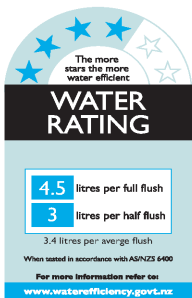

# DURAVIT Starck 3

Duravit Starck 3 wall mounted toilet pan for SensoWash seat

(Requires SensoWash C shower toilet seat 610001)

(Requires SensoWash Slim shower toilet seat 611000)

2226.59

5 Year warranty (Vitreous China)

WELS Rating: 4 Star - 4.5/3 L

Max. Operating Pressure: 500Kpa.

Min. Operating Pressure: 50Kpa.

Pipework must be flushed before installation

Please install as per manufacturers instructions in the box

Due to our policy of continuous product development, the design and specification shown are subject to change without notice.