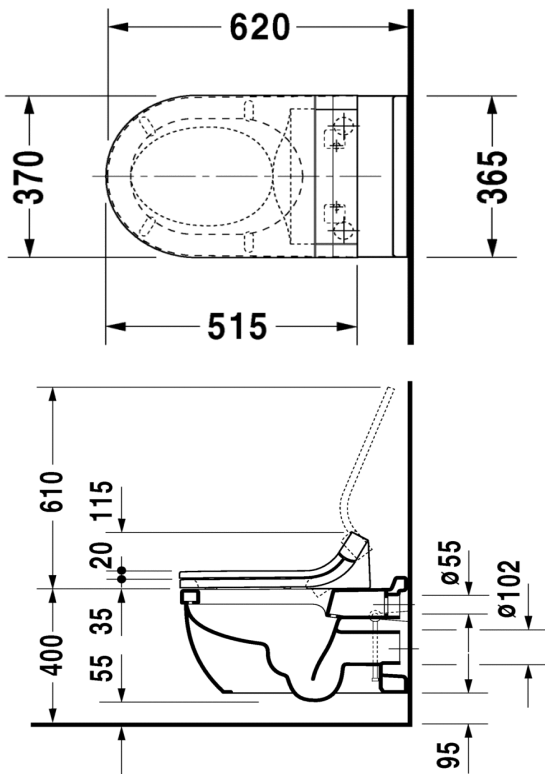

# DURAVIT Starck 3

Duravit Starck 3 wall mounted toilet pan for SensoWash seat

(Requires SensoWash C shower toilet seat 610001)

(Requires SensoWash Slim shower toilet seat 611000)

2226.59

5 Year warranty (Vitreous China)

WELS Rating: 4 Star - 4.5/3 L

Max. Operating Pressure: 500Kpa.

Min. Operating Pressure: 50Kpa.

Pipework must be flushed before installation

Please install as per manufacturers instructions in the box

Due to our policy of continuous product development, the design and specification shown are subject to change without notice.