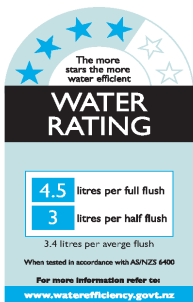

# DURAVIT Starck 3

Duravit Starck 3 wall mounted toilet pan with invisible fixing  
(Requires soft close seat 063.89)

2225.09

5 Year warranty (Vitreous China)

WELS Rating: 4 Star - 4.5/3 L

Max. Operating Pressure: 500Kpa.