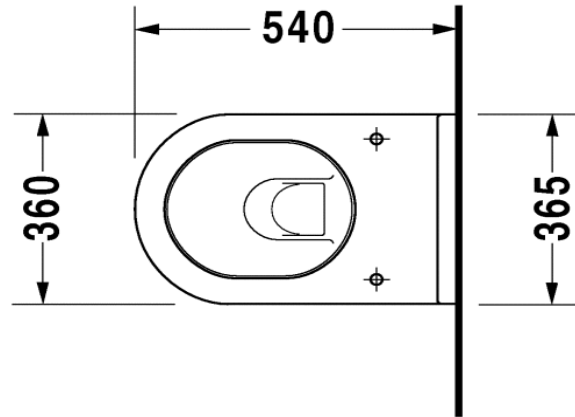

# DURAVIT Starck 3

Duravit Starck 3 wall mounted toilet pan with invisible fixing  
(Requires soft close seat 063.89)

2225.09

5 Year warranty (Vitreous China)

WELS Rating: 4 Star - 4.5/3 L

Max. Operating Pressure: 500Kpa.