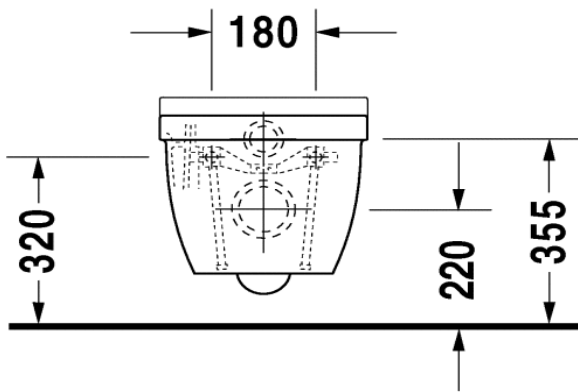

# DURAVIT Starck 3

Duravit Starck 3 wall mounted toilet pan with invisible fixing  
(Requires soft close seat 063.89)

2225.09

5 Year warranty (Vitreous China)

WELS Rating: 4 Star - 4.5/3 L

Max. Operating Pressure: 500Kpa.