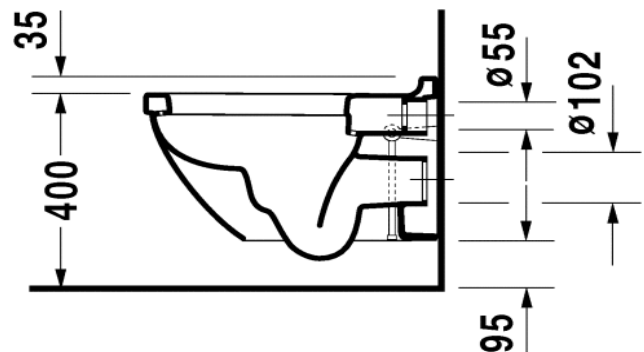

# DURAVIT Starck 3

Duravit Starck 3 wall mounted toilet pan with invisible fixing  
(Requires soft close seat 063.89)

2225.09

5 Year warranty (Vitreous China)

WELS Rating: 4 Star - 4.5/3 L

Max. Operating Pressure: 500Kpa.