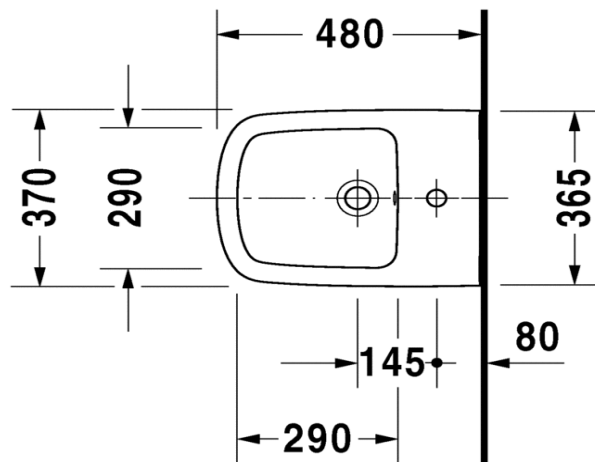

TECHNICAL SCHEDULE

Duravit DuraStyle compact wall mounted bidet

Code: 2285.15

Inspirational + European + Bathroomware