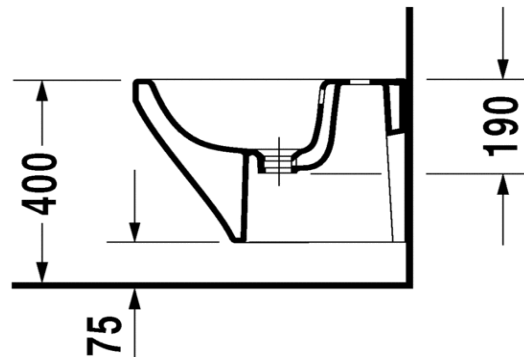

TECHNICAL SCHEDULE

Duravit DuraStyle compact wall mounted bidet

Code: 2285.15

Inspirational + European + Bathroomware