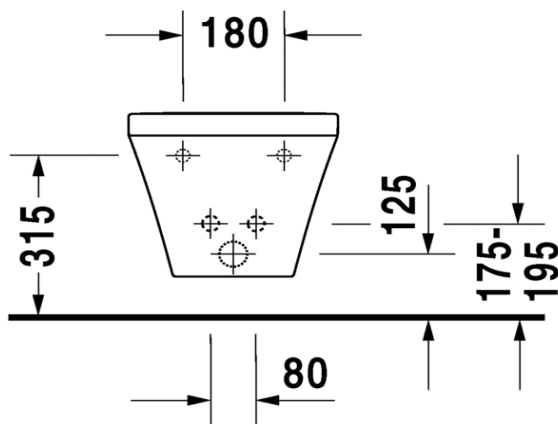

TECHNICAL SCHEDULE

Duravit DuraStyle compact wall mounted bidet

Code: 2285.15

Inspirational + European + Bathroomware