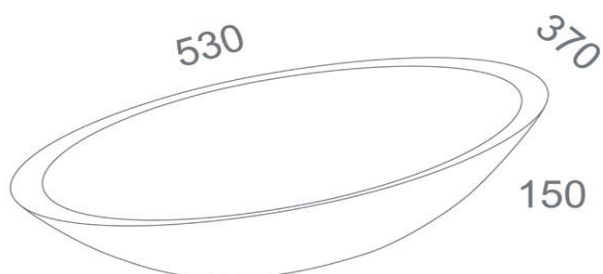

# TECHNICAL SCHEDULE

Marblo Mojo oval basin

Code: MJO530

*Inspirational + European + Bathroomware*

t 09 444 5656

e info@metrix.co.nz

www.metrix.co.nz