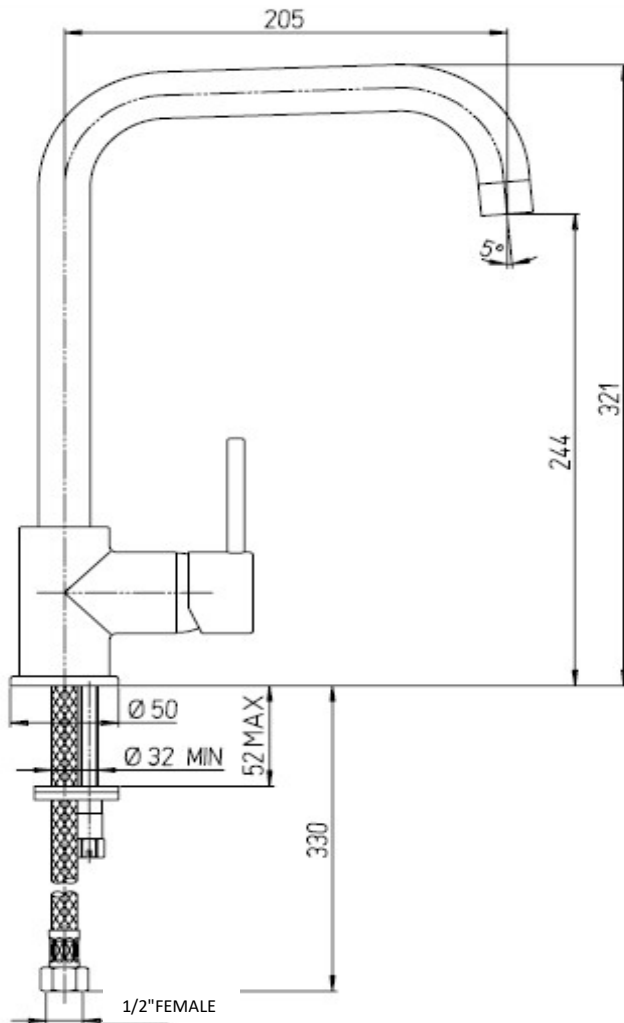

# Paini COX

Paini Cox kitchen mixer with square spout

Finish: Chrome

78CR572SQ

**Made in Italy**

10 Year Warranty (2 Year for Black)

WELS Rating: 4 Star - 7.5 L/min

**For Equal Pressure only**

Max. Operating Pressure: 500Kpa.

Min. Operating Pressure: 50Kpa.

*Pipework must be flushed before installation*

*Please install as per manufacturers instructions in the box*

**Available finishes:**

BK - Black