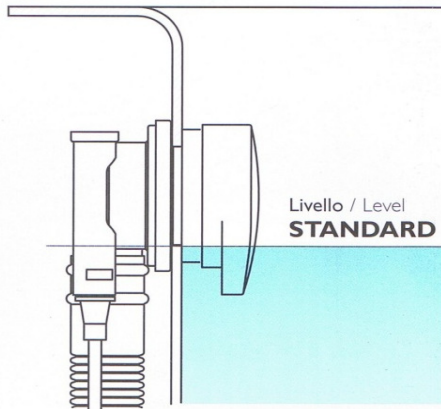

SILFRA

Silfra +50 bath pop-up waste and overflow 575mm cable

Finish: Chrome & Brushed Nickel

06 + 50 (Chrome)

06 + 50BN (Brushed Nickel)

Fig. a

Fig. b

Made in Italy

5 Year Warranty

Please install as per manufacturers instructions in the box

Available finishes:

CQ - Brushed Nickel

Due to our policy of continuous product development, the design and specification shown are subject to change without notice.