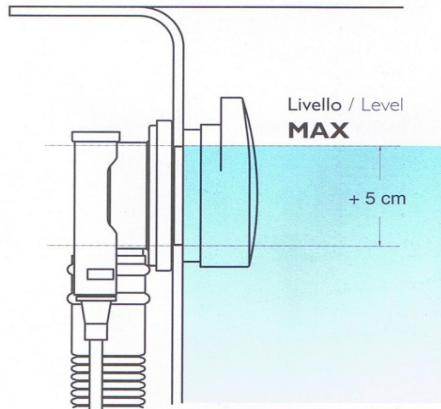

SILFRA

Silfra +50 bath pop-up waste and overflow 575mm cable

Finish: Chrome & Brushed Nickel

06 + 50 (Chrome)

06 + 50BN (Brushed Nickel)

Fig. a

Fig. b

Made in Italy