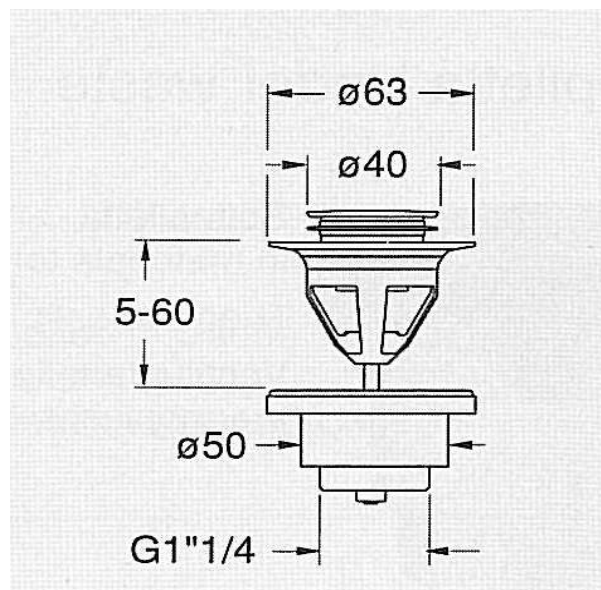

SILFRA

Silfra 32mm Click Clack waste, small dome, with & without overflow

Finish: Chrome, Matt Black & Brushed Nickel

UD22551 (Chrome)

UD22513 (Matt Black)

UD22589 (Brushed Nickel)

Made in Italy

5 Year Warranty