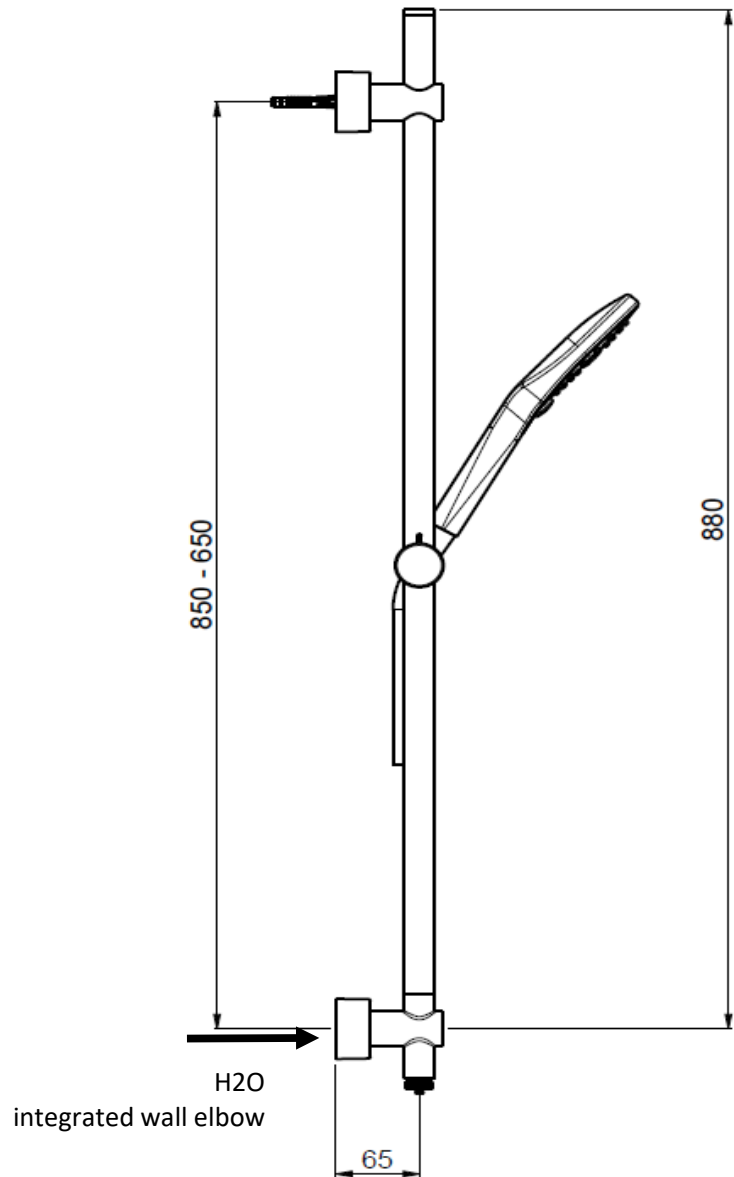

TECHNICAL SCHEDULE

Nikles 2 Function Slide Shower with Integrated wall elbow, 120mm dia. handshower 2 function, integrated wall elbow and diverter at the bottom bracket, adjustable fixing

Code: MX3CH	> Chrome	Code: MX3GM	> Gunmetal
Code: MX3BN	> Brushed Nickel	Code: MX3BB	> Brushed Brass
Code: MX3BK	> Matt Black		

WELS: 4 star
Flow rate: 7.5 L/min

Max. Operating Pressure: 500Kpa.
Min. Operating Pressure: 100Kpa.

Pipework must be flushed before installation

Please install as per manufacturers instructions in the box