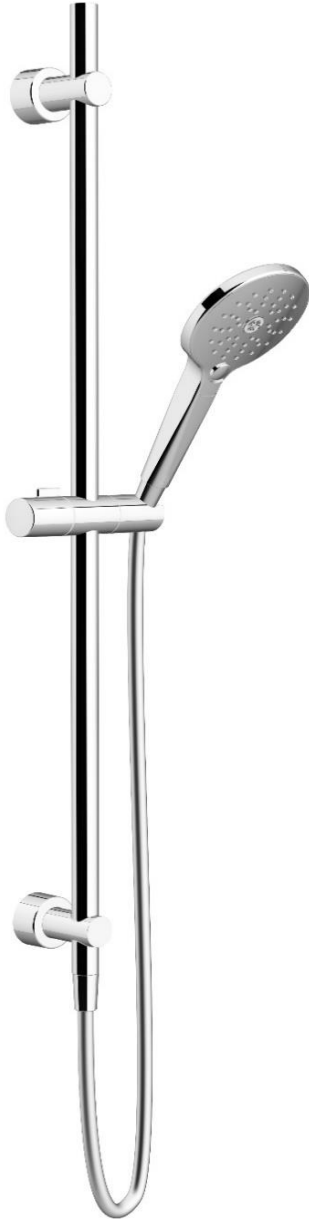

TECHNICAL SCHEDULE

Nikles 2 Function Slide Shower with Integrated wall elbow, 120mm dia. handshower 2 function, integrated wall elbow and diverter at the bottom bracket, adjustable fixing

Code: MX3CH	> Chrome	Code: MX3GM	> Gunmetal
Code: MX3BN	> Brushed Nickel	Code: MX3BB	> Brushed Brass
Code: MX3BK	> Matt Black		

WELS: 4 star
Flow rate: 7.5 L/min

Max. Operating Pressure: 500Kpa.
Min. Operating Pressure: 100Kpa.

Pipework must be flushed before installation

Please install as per manufacturers instructions in the box