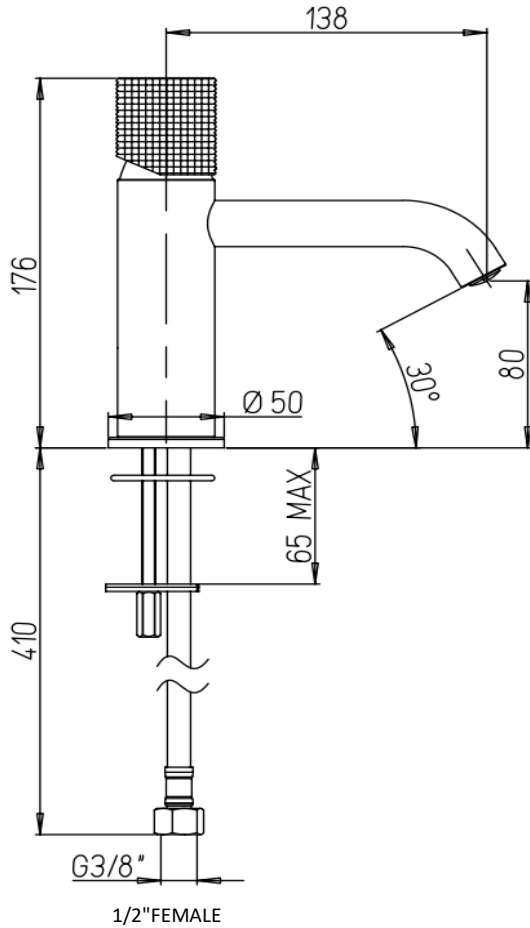

OPaini GRIP

Grip Basin mixer without pop up waste

Finish: Chrome

7GCR2050

Made in Italy

10 Year Warranty (2 Year for Black)

Water Efficiency: 5 Star

Water Consumption: 6 L/min

For Equal Pressure only

Max. Operating Pressure: 500Kpa.

Min. Operating Pressure: 50Kpa.

Pipework must be flushed before installation

Please install as per manufacturers instructions in the box

Available finishes: