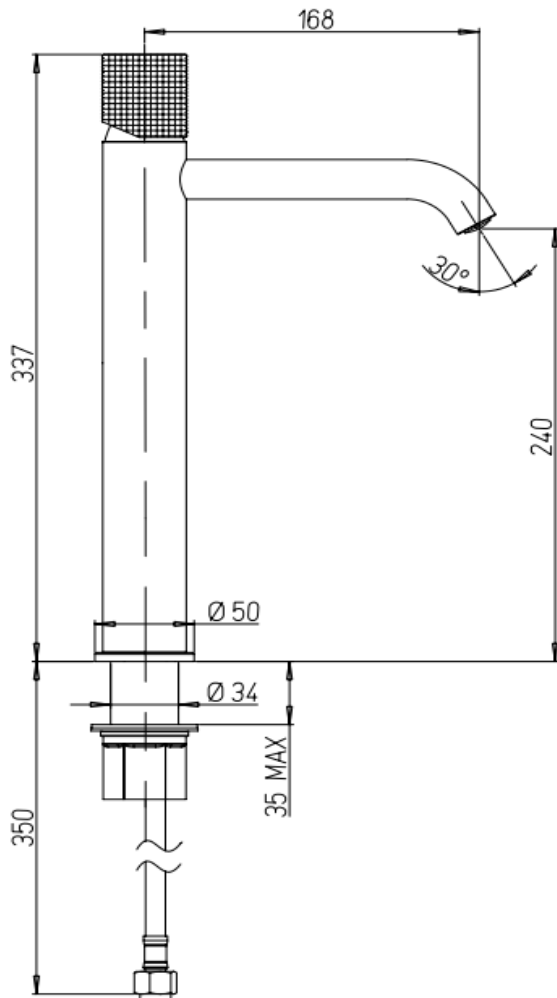

Paini GRIP

Paini Grip extended basin mixer

Finish: Chrome

7GCR205OLL

1/2" FEMALE

Made in Italy

10 Year Warranty (2 Year for Black)

Water Efficiency: 5 Star

Water Consumption: 6 L/min

For Equal Pressure only

Max. Operating Pressure: 500Kpa.

Min. Operating Pressure: 50Kpa.

Pipework must be flushed before installation

Please install as per manufacturers instructions in the box