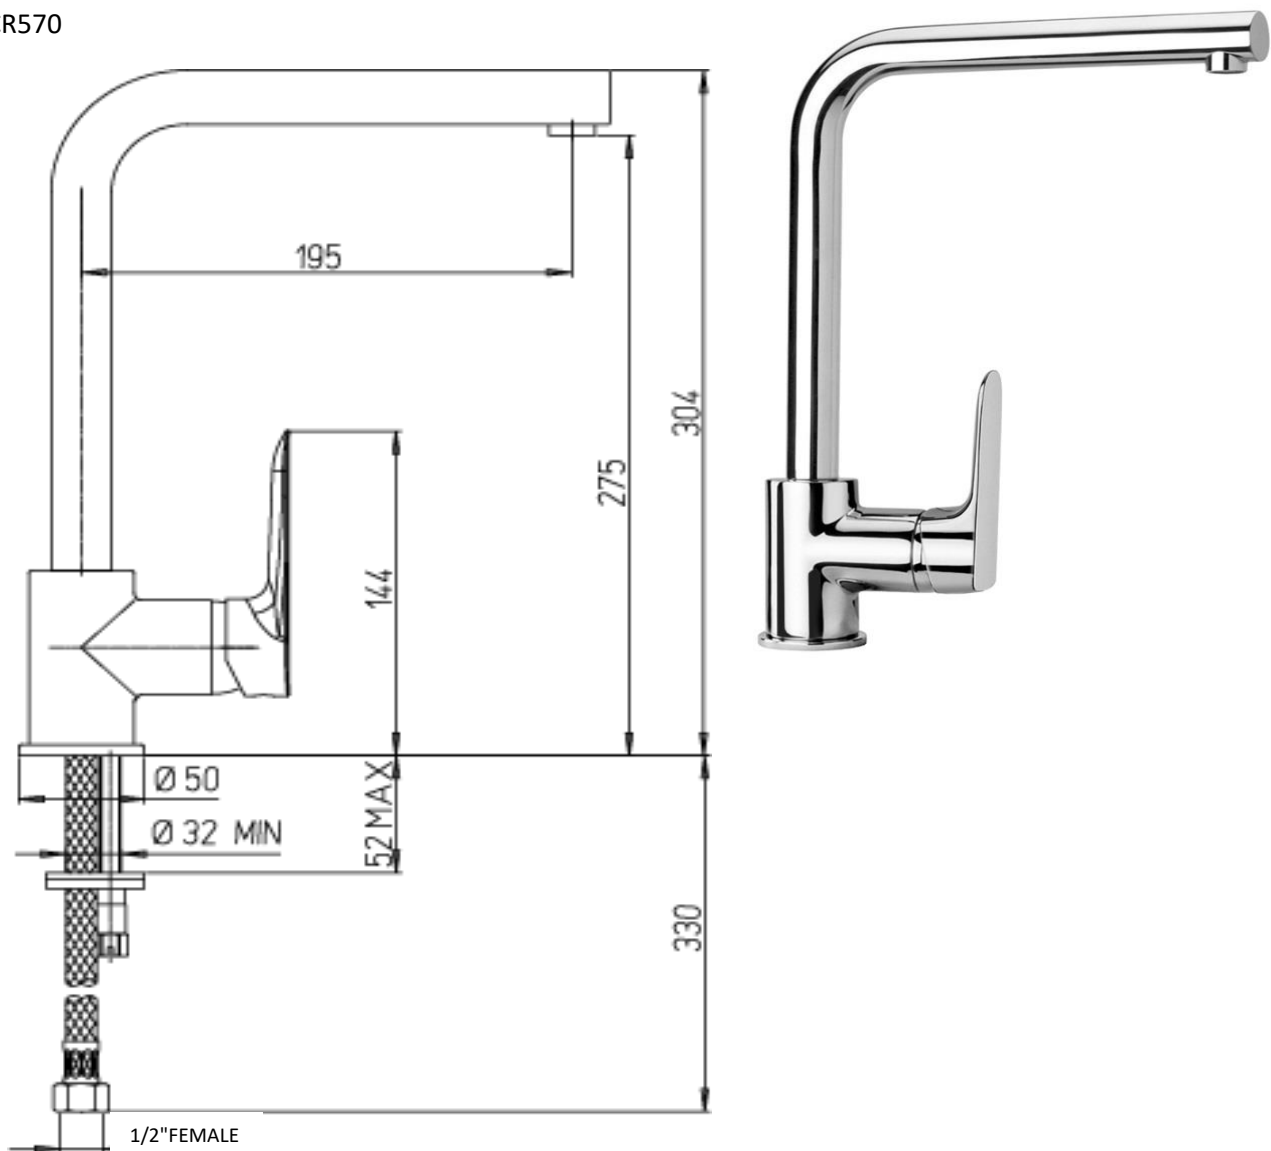

# Paini Nove

Paini Nove kitchen mixer with I-shape spout

Finish: Chrome

09CR570

**Made in Italy**

10 Year Warranty (2 Year for Black)

Water Efficiency: 5 Star

Water Consumption: 5.5L/min

**For Equal Pressure only**

Max. Operating Pressure: 500Kpa.

Min. Operating Pressure: 50Kpa.

*Pipework must be flushed before installation*

*Please install as per manufacturers instructions in the box*

**Available finishes:**