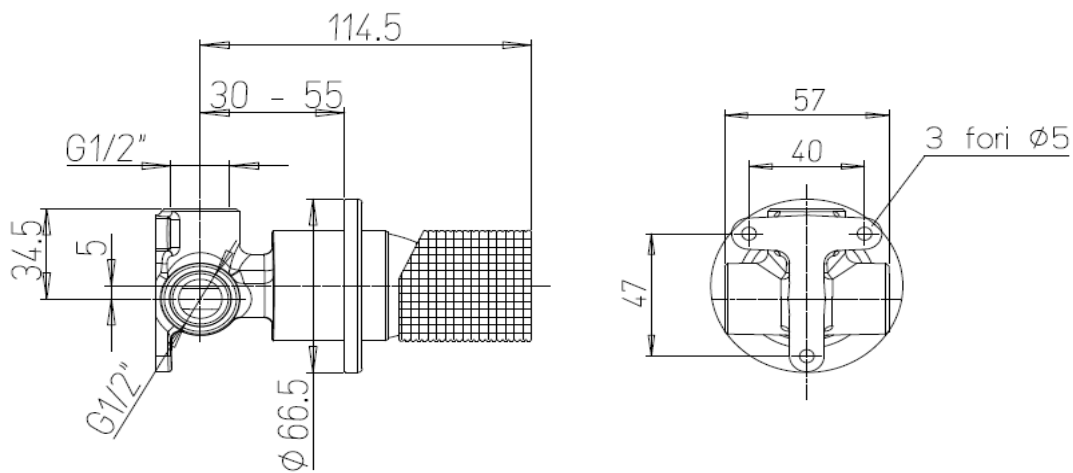

OPaini GRIP

Grip Shower mixer

Finish: Chrome

7GCR690OSM

Made in Italy

10 Year Warranty

For Equal Pressure only

Max. Operating Pressure: 500Kpa.