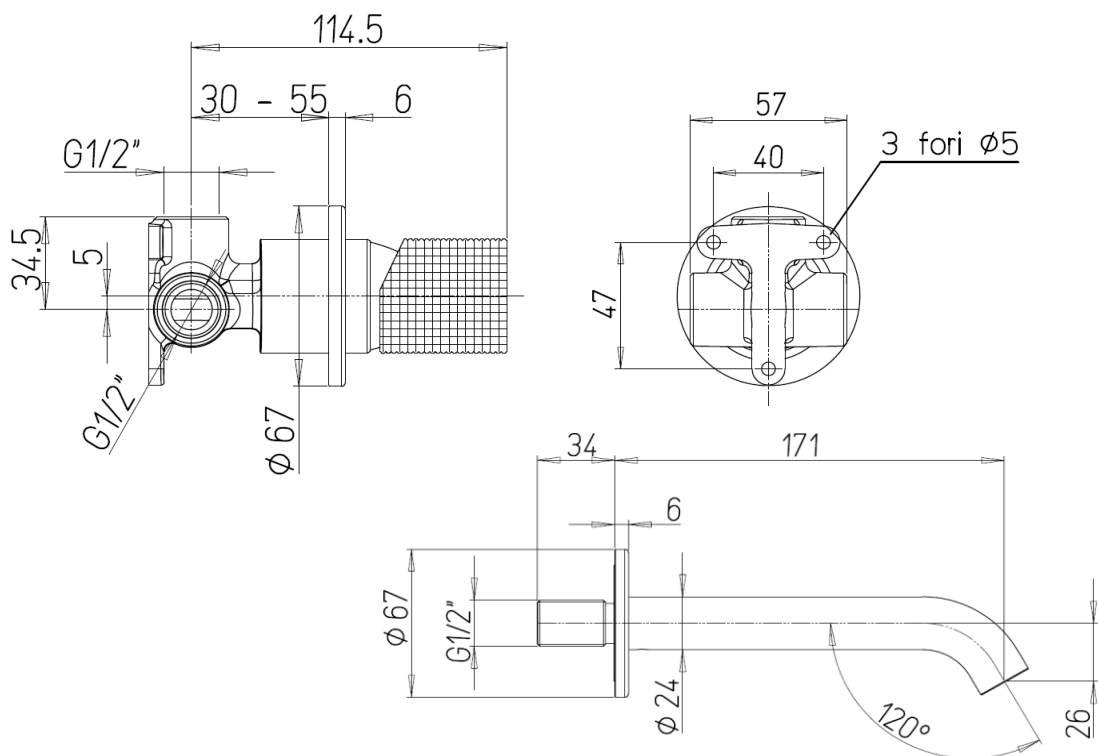

# OPaini GRIP

Grip Wall Mounted Basin mixer with 170mm spout

Finish: Chrome

7GCR2080

**Made in Italy**

10 Year Warranty

Water Efficiency: 5 Star

Water Consumption: 5 L/min

**For Equal Pressure only**

Max. Operating Pressure: 500Kpa.

Min. Operating Pressure: 50Kpa.

*Pipework must be flushed before installation*

*Please install as per manufacturers instructions in the box*

**Available finishes:**