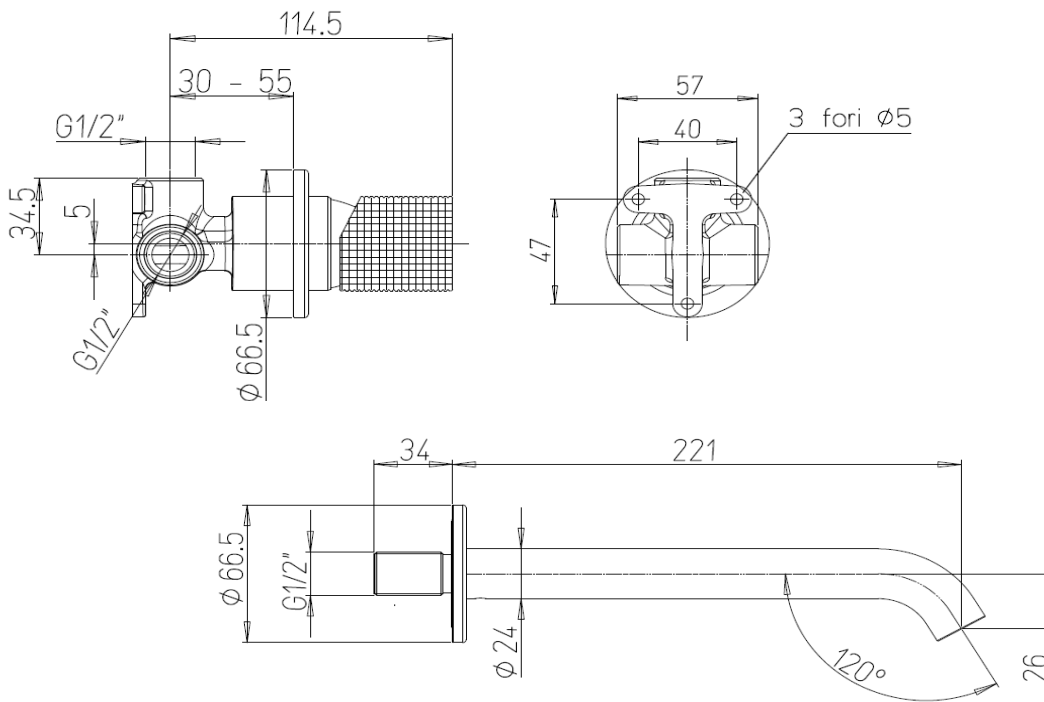

# OPaini GRIP

Grip Wall Mounted Basin mixer with 220mm spout

Finish: Chrome

7GCR208OL

**Made in Italy**

10 Year Warranty

Water Efficiency: 5 Star

Water Consumption: 5 L/min

**For Equal Pressure only**

Max. Operating Pressure: 500Kpa.

Min. Operating Pressure: 50Kpa.

*Pipework must be flushed before installation*

*Please install as per manufacturers instructions in the box*

**Available finishes:**