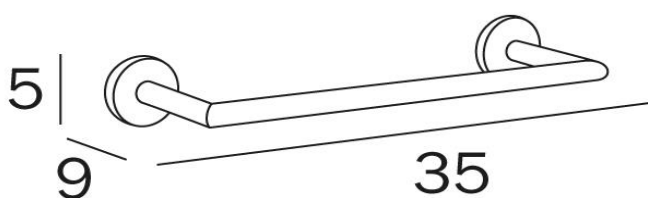

# TECHNICAL SCHEDULE

Inda Gealuna towel rail

Code 350m: A1018A / A1018ASS

Available in Chrome or Stainless Steel  
Measurements in cm above

*Inspirational + European + Bathroomware*

t 09 444 5656

e info@metrix.co.nz