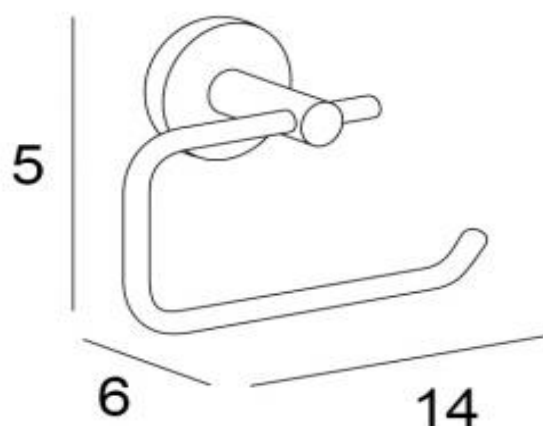

TECHNICAL SCHEDULE

Inda Gealuna Swing Toilet Roll Holder

Code: A1025B

Available in Chrome only
Measurements in cm above

Inspirational + European + Bathroomware

t 09 444 5656

e info@metrix.co.nz

www.metrix.co.nz