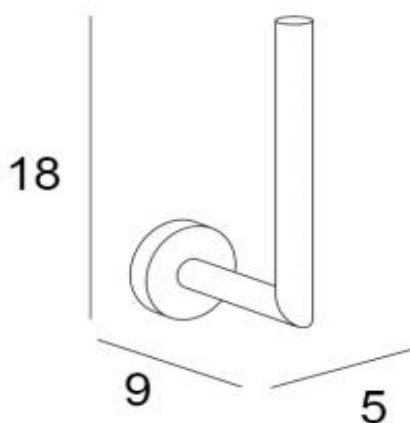

TECHNICAL SCHEDULE

Inda Gealuna Spare Toilet Roll Holder

Code: A10280 / A10280BSS

Available in Chrome and Brushed Stainless Steel
Measurements in cm above

Inspirational + European + Bathroomware

t 09 444 5656