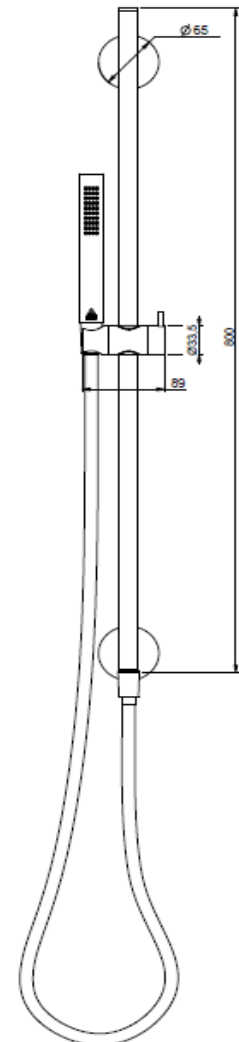

Almar

Almar 316 Stainless Steel Slide Shower with integrated water inlet 1 Function

Finish: Stainless Steel

AL10SS / AL10BB / AL10BC / AL10GM

Made in Italy

Please note water inlet position in lower bracket