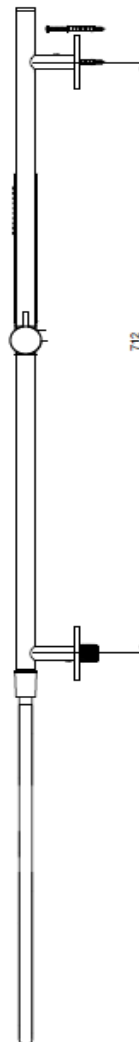

Almar

Almar 316 Stainless Steel Slide Shower with integrated water inlet 1 Function

Finish: Stainless Steel

AL10SS / AL10BB / AL10BC / AL10GM

Made in Italy

Please note water inlet position in lower bracket

10 Year Warranty (5 years labour, 1 year for working parts and fittings)

Water Efficiency: 3 Star

Water Consumption: 9L/min

For Equal Pressure only

Max. Operating Pressure: 500Kpa.

Min. Operating Pressure: 100Kpa