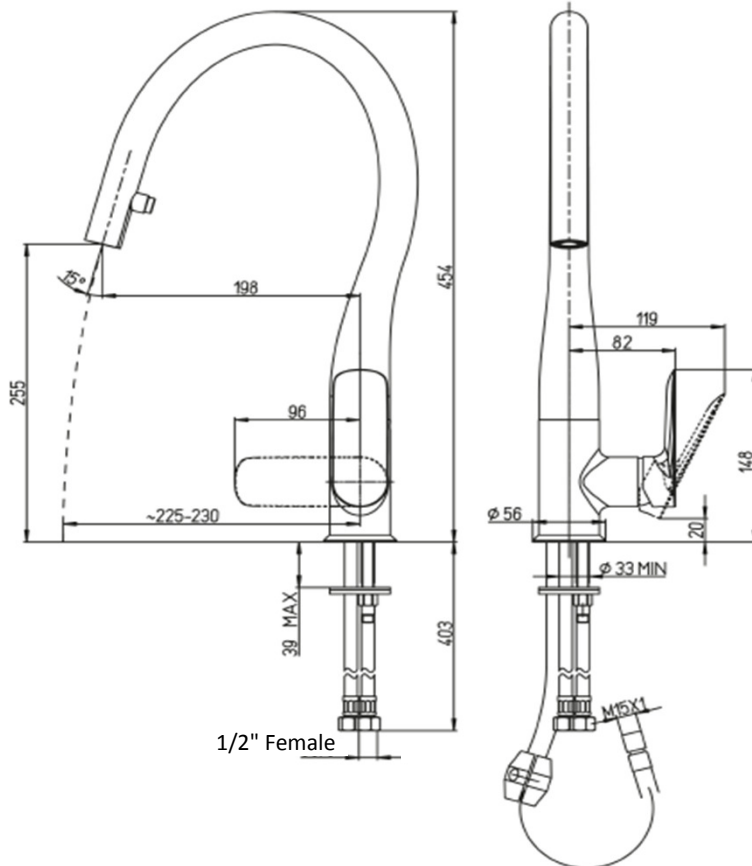

OPaini Nove

Nove kitchen mixer with pull down dual function nozzle

Finish: Chrome

09CR591D

Made in Italy

10 Year Warranty (2 Year for Black) WELS Rating: 4 Star - 7.5

For Equal Pressure only

Max. Operating Pressure: 500Kpa.

Min. Operating Pressure: 50Kpa.

Pipework must be flushed before installation

Please install as per manufacturers instructions in the box

Available finishes:

BK - Black

GM - Gun Metal

CQ - Brushed Nickel

Due to our policy of continuous product development, the design and specification shown are subject to change without notice.