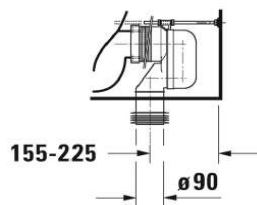

DURAVIT D-Neo Floor Mounted Rimless Toilet

Duravit D-Neo back to wall suite and connector, centre back water inlet
(Soft close seat 021.69 required)

2002.09

Above connector sold
Separately, if required
#8990250000

10 Year warranty (Vitreous China)

WELS Rating: 4 Star - 4.5/3 L

Max. Operating Pressure: 500Kpa.
Min. Operating Pressure: 50Kpa.
Pipework must be flushed before installation
Please install as per manufacturers instructions in the box