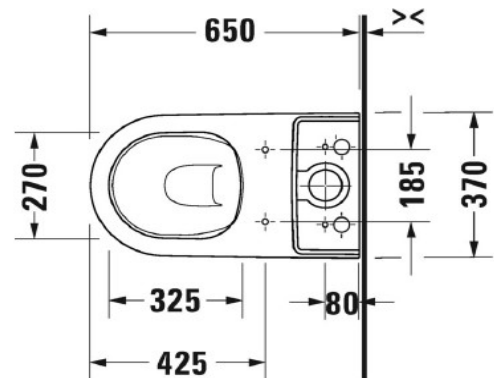

DURAVIT D-Neo Floor Mounted Rimless Toilet

Duravit D-Neo back to wall suite and connector, centre back water inlet
(Soft close seat 021.69 required)

2002.09

Above connector sold
Separately, if required
#8990250000

10 Year warranty (Vitreous China)

WELS Rating: 4 Star - 4.5/3 L

Max. Operating Pressure: 500Kpa.
Min. Operating Pressure: 50Kpa.
Pipework must be flushed before installation
Please install as per manufacturers instructions in the box