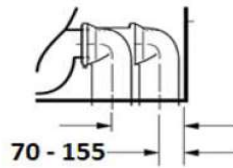

DURAVIT D-Neo Floor Mounted Rimless Toilet

Duravit D-Neo back to wall suite and connector, centre back water inlet
(Soft close seat 021.69 required)

2002.09

Above connector sold
Separately, if required
#8990250000