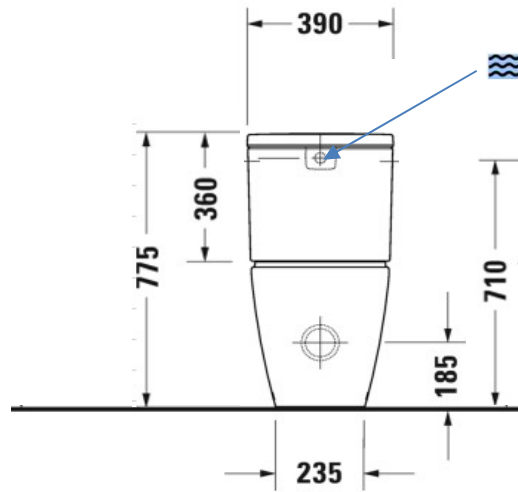

DURAVIT D-Neo Floor Mounted Rimless Toilet

Duravit D-Neo back to wall suite and connector, centre back water inlet
(Soft close seat 021.69 required)

2002.09

Above connector sold
Separately, if required
#8990250000

10 Year warranty (Vitreous China)

WELS Rating: 4 Star - 4.5/3 L

Max. Operating Pressure: 500Kpa.
Min. Operating Pressure: 50Kpa.
Pipework must be flushed before installation
Please install as per manufacturers instructions in the box