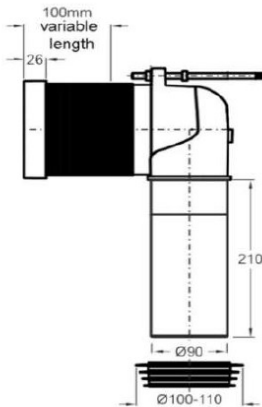

DURAVIT D-Neo Floor Mounted Rimless Toilet

Duravit D-Neo back to wall suite and connector, centre back water inlet
(Soft close seat 021.69 required)

2002.09

Above connector sold
Separately, if required
#8990250000