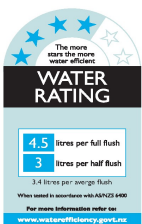

10 Year warranty (Vitreous China)

WELS Rating: 4 Star - 4.5/3 L

Max. Operating Pressure: 500Kpa.
Min. Operating Pressure: 50Kpa.
Pipework must be flushed before installation
Please install as per manufacturers instructions in the box