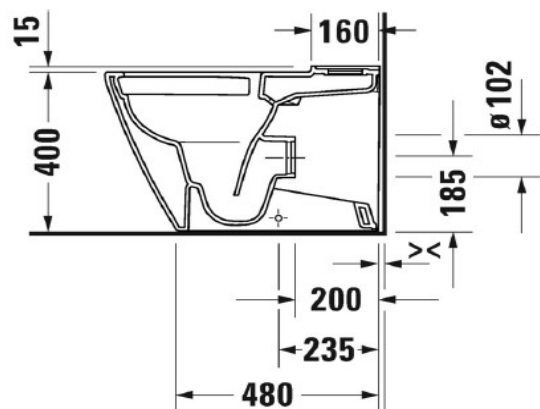

DURAVIT D-Neo Floor Mounted Rimless Toilet

Duravit D-Neo back to wall suite and connector, centre back water inlet
(Soft close seat 021.69 required)

2002.09

Above connector sold
Separately, if required
#8990250000

10 Year warranty (Vitreous China)

WELS Rating: 4 Star - 4.5/3 L

Max. Operating Pressure: 500Kpa.
Min. Operating Pressure: 50Kpa.
Pipework must be flushed before installation
Please install as per manufacturers instructions in the box